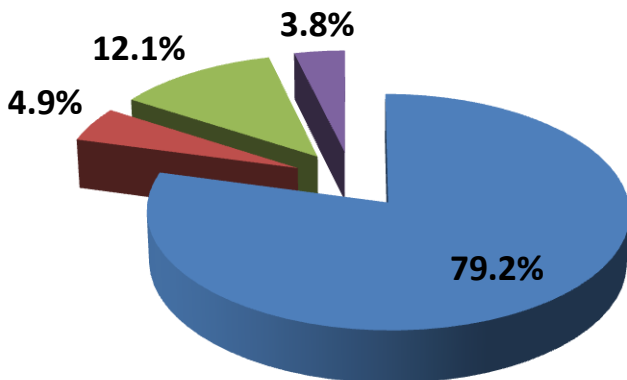

Ethnic Population

Age Demographics

18-34	26.1%
35-54	28.1%
55+	45.7%

- White
- Black
- Hispanic
- Other