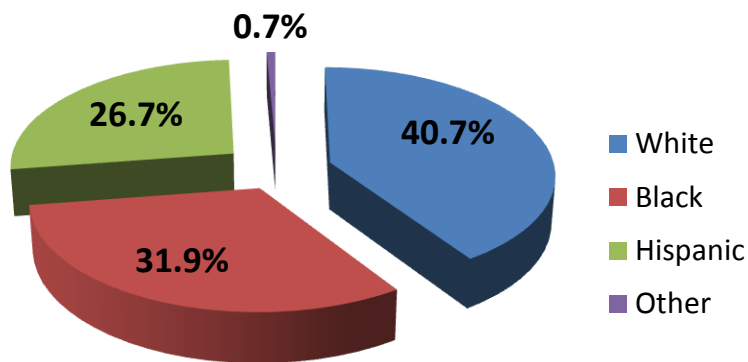

DMA Market Rank: 14
Cable Penetration: 79%

South Tampa Zone Market Data

Employment Industry

Professional/Technical	15.6%
Proprietors, Managers	11.7%
Clerical	15.8%
Blue Collar	7.6%

Household Income

Under \$25K	20.9%
\$25-\$49,999K	46.3%
\$50K+	32.8%

Home Value

\$50-\$99,999K	6.0%
\$100-\$199,999K	39.9%
\$200-\$299,999K	4.0%
\$300K+	6.6%

Age Demographics

18-34	41.6%
35-54	27.2%
55+	38.1%

DMA Ethnic Population

Education Breakdown

H.S. Grad	46.3%
Some College	13.8%
College Grad.	18.0%
Advanced Degree	14.1%